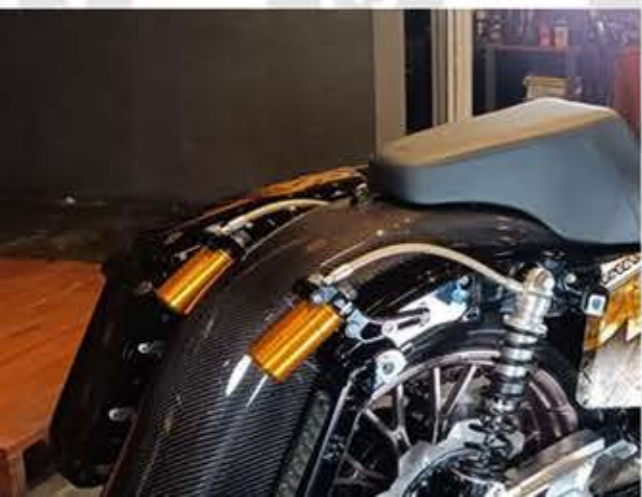

Fitment

- Harley Davidson Touring