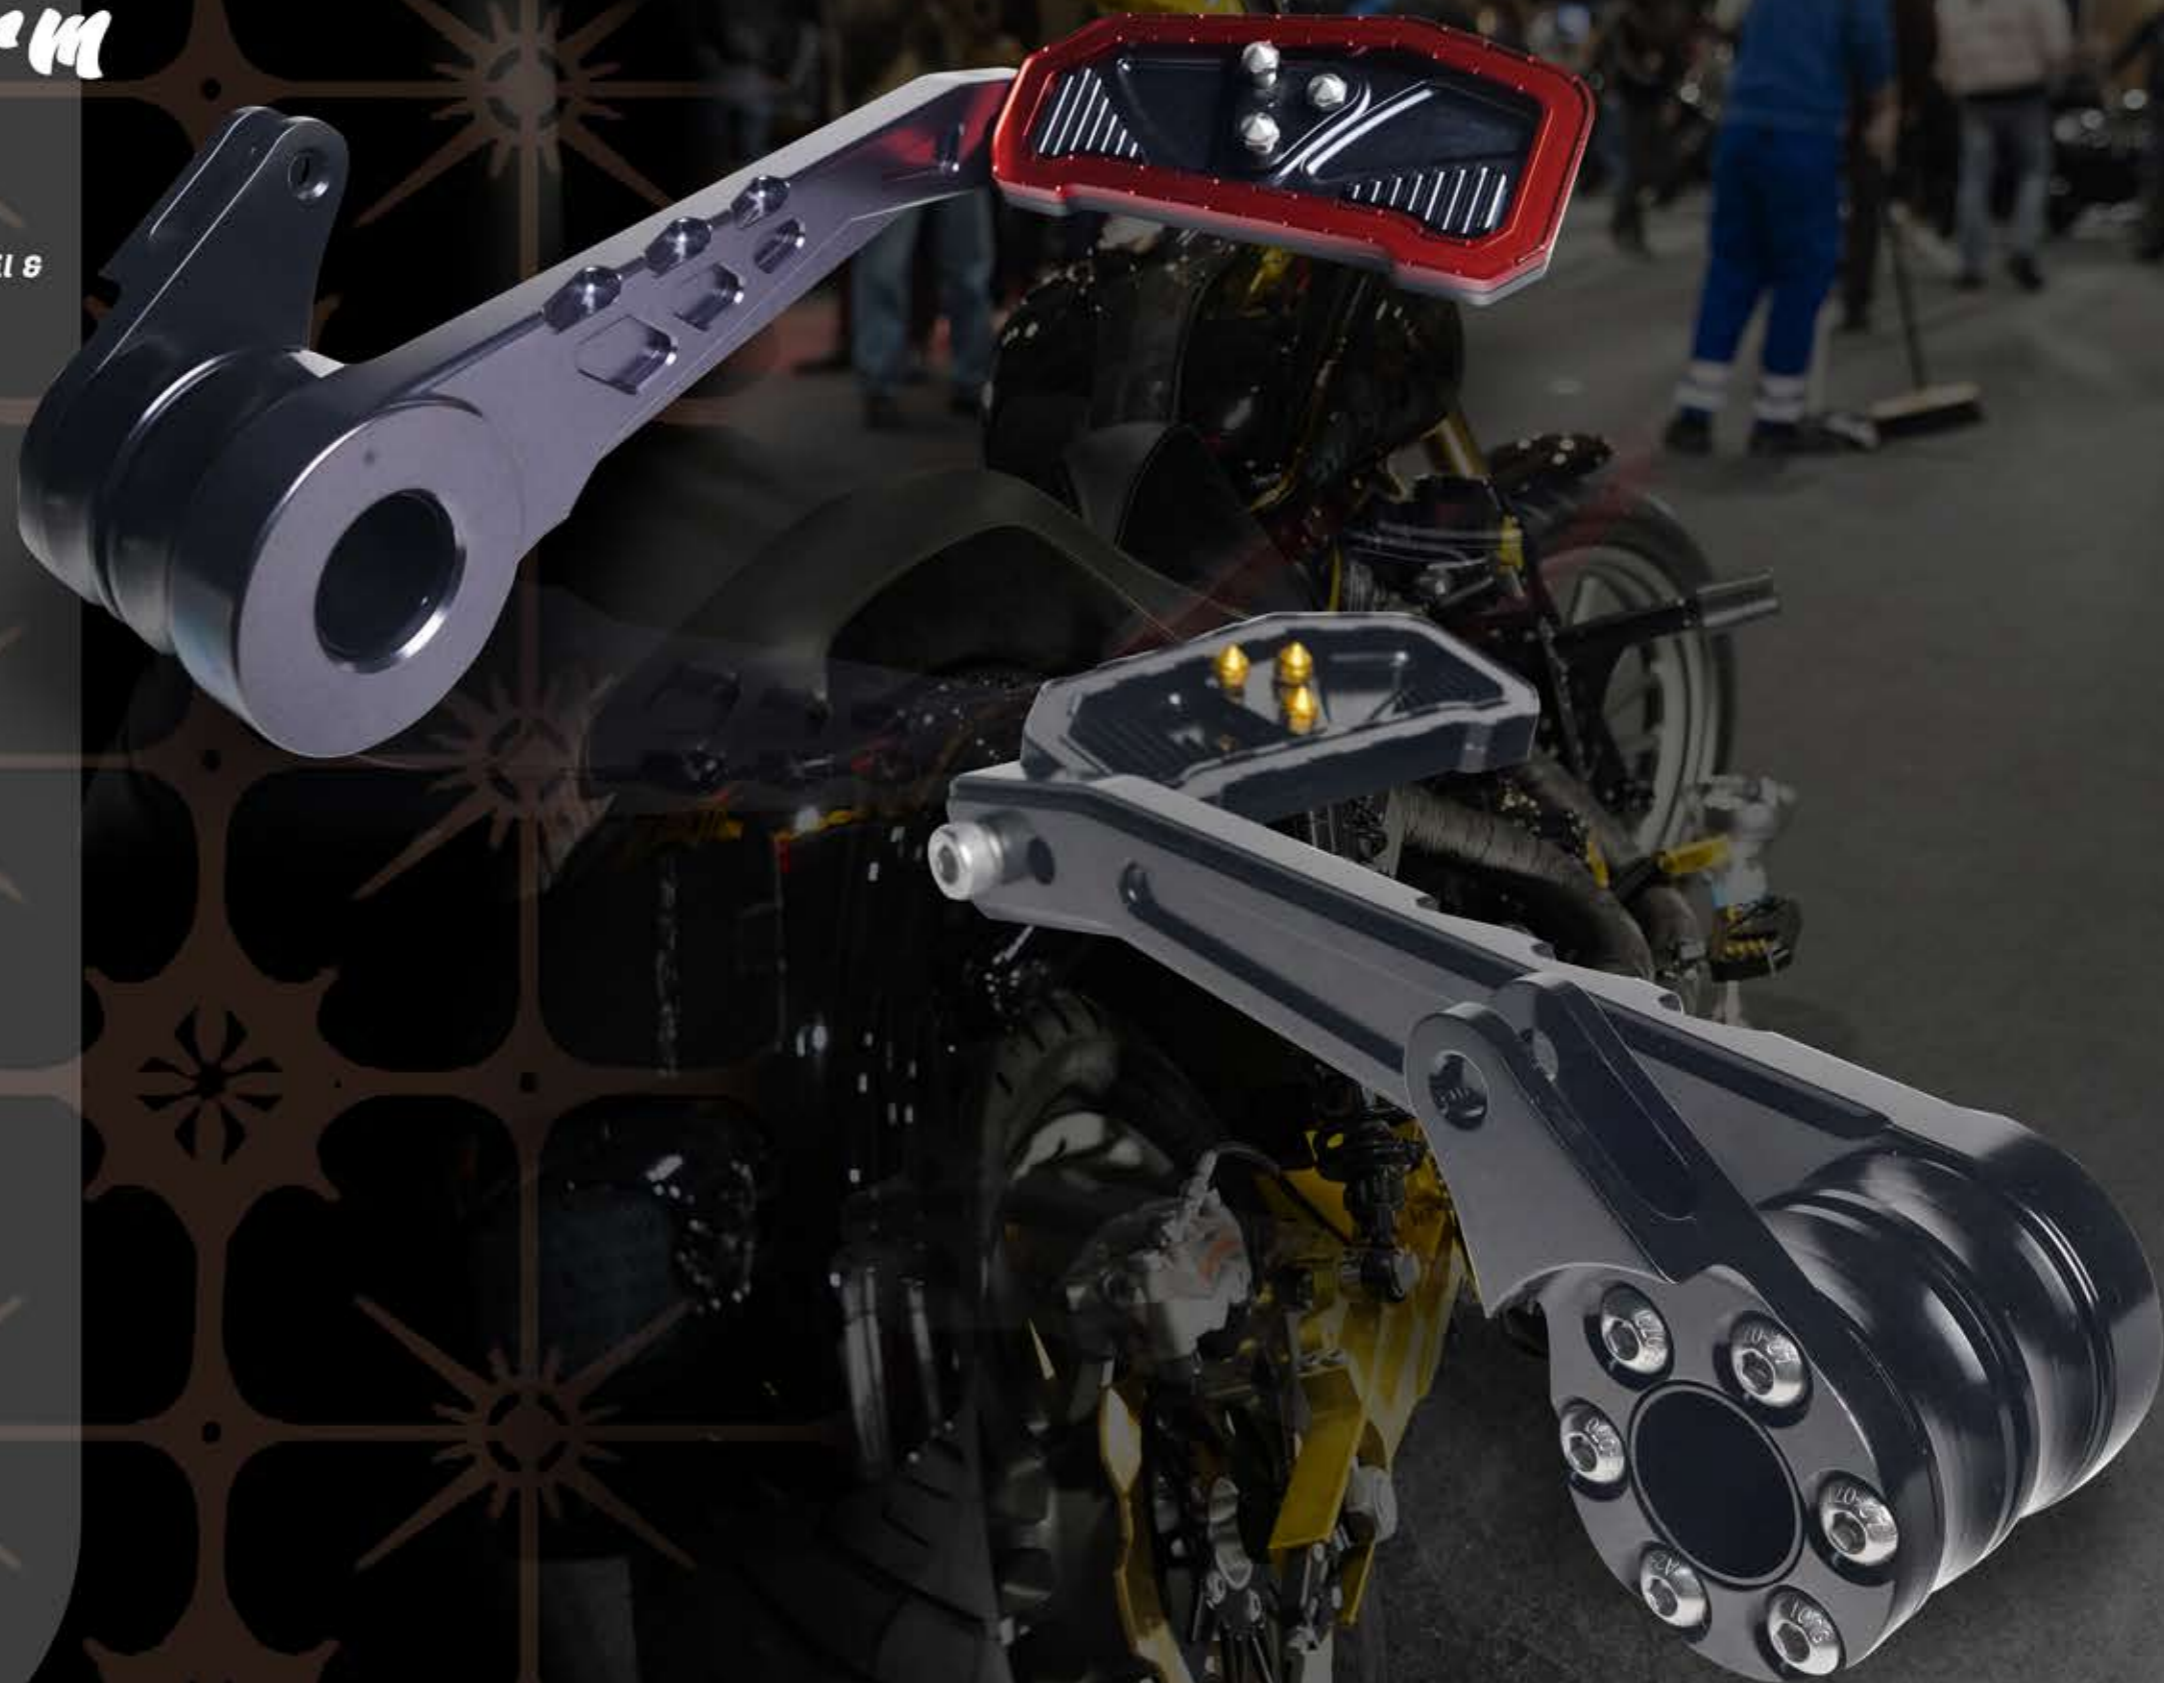

Brake Arm

Product Description

- 2-piece Floorboard With Interchangeable Nail & Outer Piece
- Billet Aluminium 6061 T6

Fitment

- Harley Davidson Touring