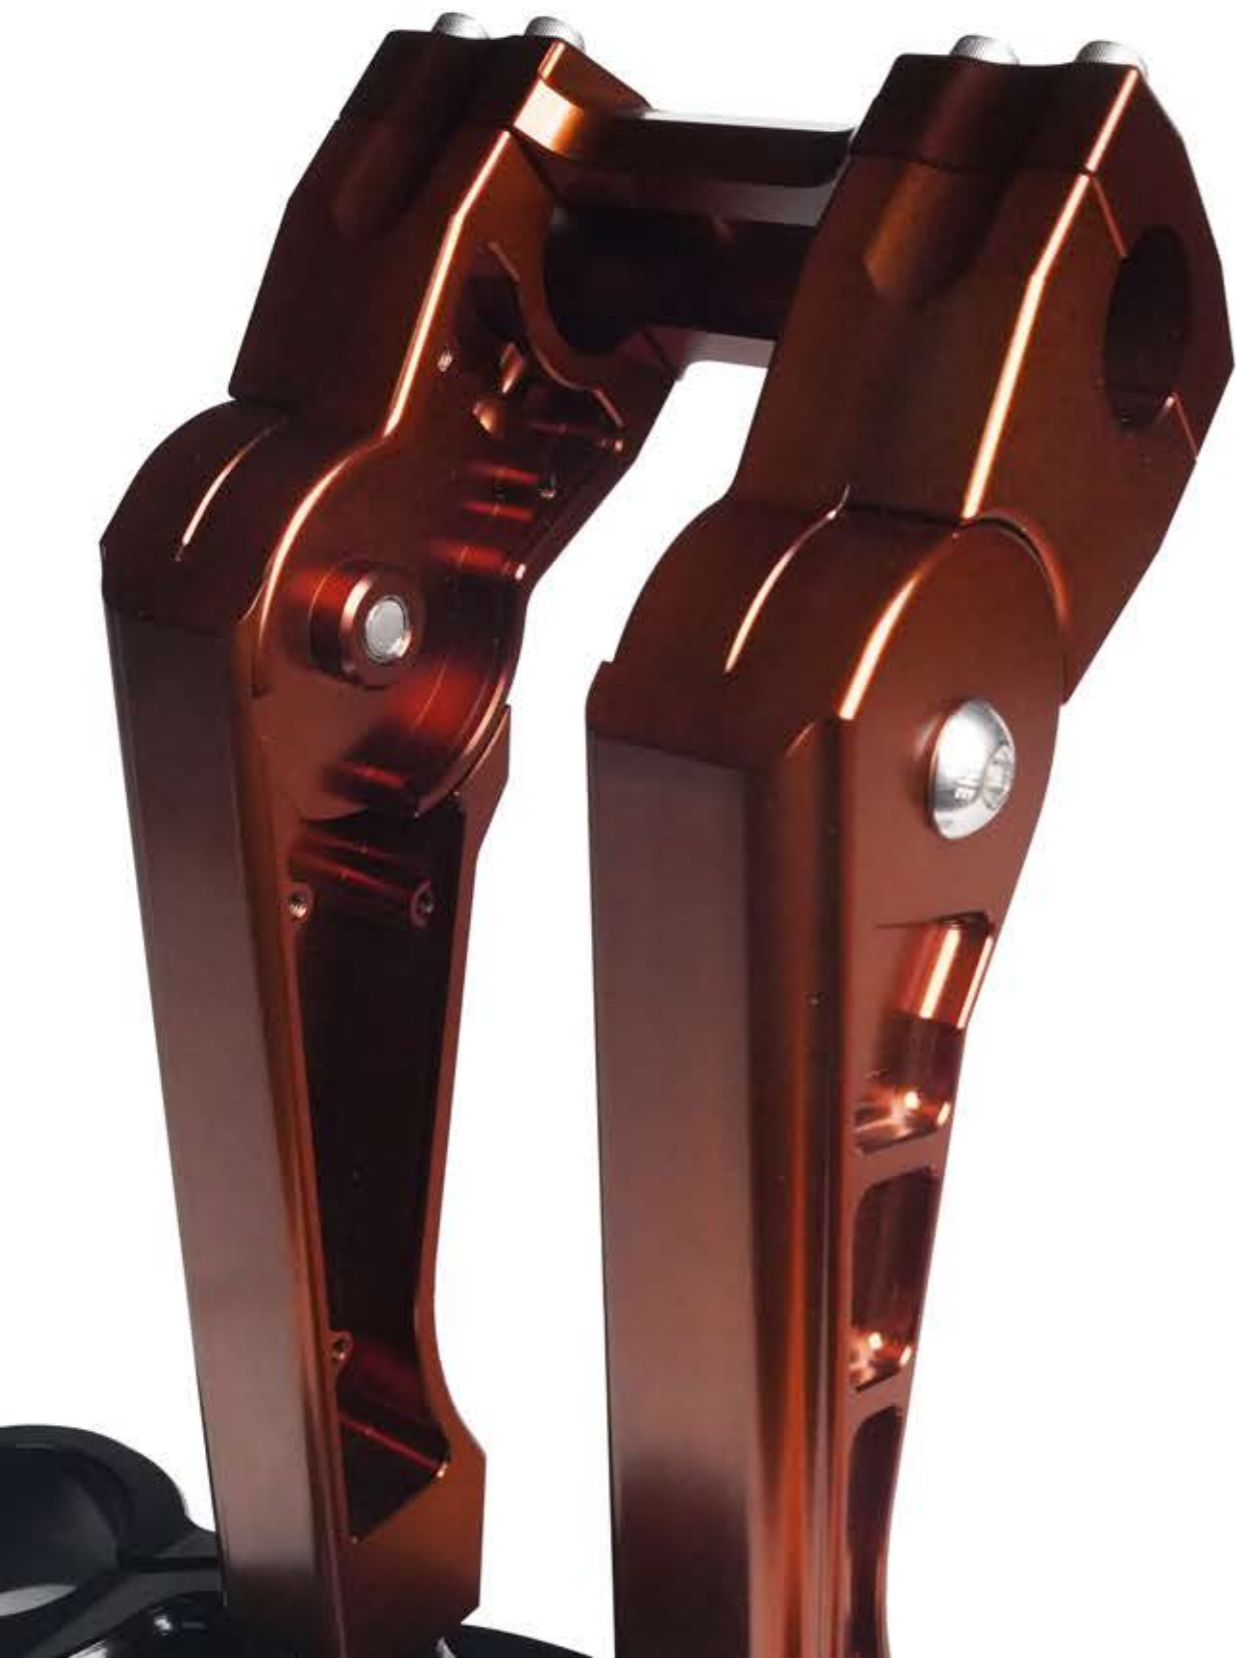

SURUI
MOTOR GARAGE

CUSTOM PARTS FOR YOUR MOTORCYCLE WITH SURUI GARAGE

SWING ARM

Product Description

- 3 piece Swingarm
- Billet aluminium 7075 T6
- Include Standard Rear Bracket Caliper & Axle Wheel

Fitment

- Harley Davidson Touring 2009 - 2022

Adjustable Riser

Product Description

- Adjustable 10" Riser
- Billet aluminium 6061 T6
- Clamp Size 1", 1/4", 1"-1/8

Fitment

- All Harley Davidson

Triple Tree

Product Description

- **Harley Davidson Touring 2014 Up**

Floorboard

Product Description

- 2-piece Floorboard With Interchangeable Nail & Outer Piece
- Billet Aluminium 6061 T6

Fitment

- Harley Davidson Touring 2000 Up

Passanger Board & Pegs

Product Description

- 2pcs Derby Cover & Point Cover

- Billet Aluminium 6061 T6

Fitment

- Harley Davidson Rushmore Machine

Color Choice

Red

Gold